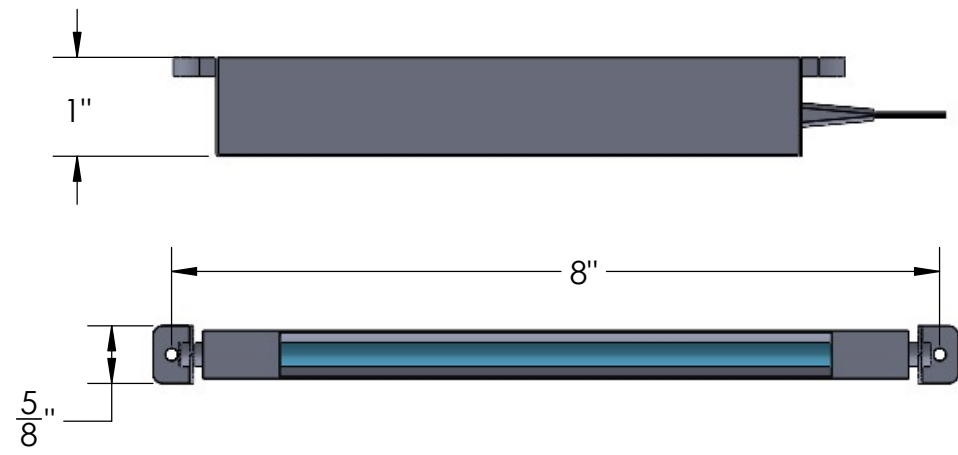

Lamp Specifications	
Power Consumption	7.2 Watts
UVC Spectrum	254nm
Max Lamp Life	9,000 hrs
UVC Output @ 1 foot	61 $\mu\text{w}/\text{cm}^2$
UVC Output @ 1 meter	10 $\mu\text{w}/\text{cm}^2$

PROPRIETARY AND CONFIDENTIAL
 THE INFORMATION CONTAINED IN THIS DRAWING IS THE SOLE PROPERTY OF ULTRAVATION. ANY REPRODUCTION IN PART OR AS A WHOLE WITHOUT THE WRITTEN PERMISSION OF ULTRAVATION IS PROHIBITED.

Ultravation
 Better Air | Better Water | Better Living™
 ULTRAVATION, INC.
 67 TUBBS AVENUE
 BRANDON VT. 05773
 PHONE (866) 468-8247

UNLESS OTHERWISE SPECIFIED:
 DIMENSIONS ARE IN INCHES
 TOLERANCES:
 FRACTIONAL \pm
 ANGULAR: MACH \pm BEND \pm
 TWO PLACE DECIMAL \pm
 THREE PLACE DECIMAL \pm
 INTERPRET GEOMETRIC TOLERANCING PER:
 MATERIAL SEE BOM
 FINISH SEE NOTES
 APPLICATION DO NOT SCALE DRAWING

	NAME	DATE
DRAWN	H Kelley	6/1/2026
CHECKED		
ENG APPR.		
MFG APPR.		
Q.A.		
COMMENTS:		

TITLE: M-Series UV		
SIZE B	DWG. NO. UVM-207	REV A
SCALE: 1:8	WEIGHT:	SHEET 1 OF 1