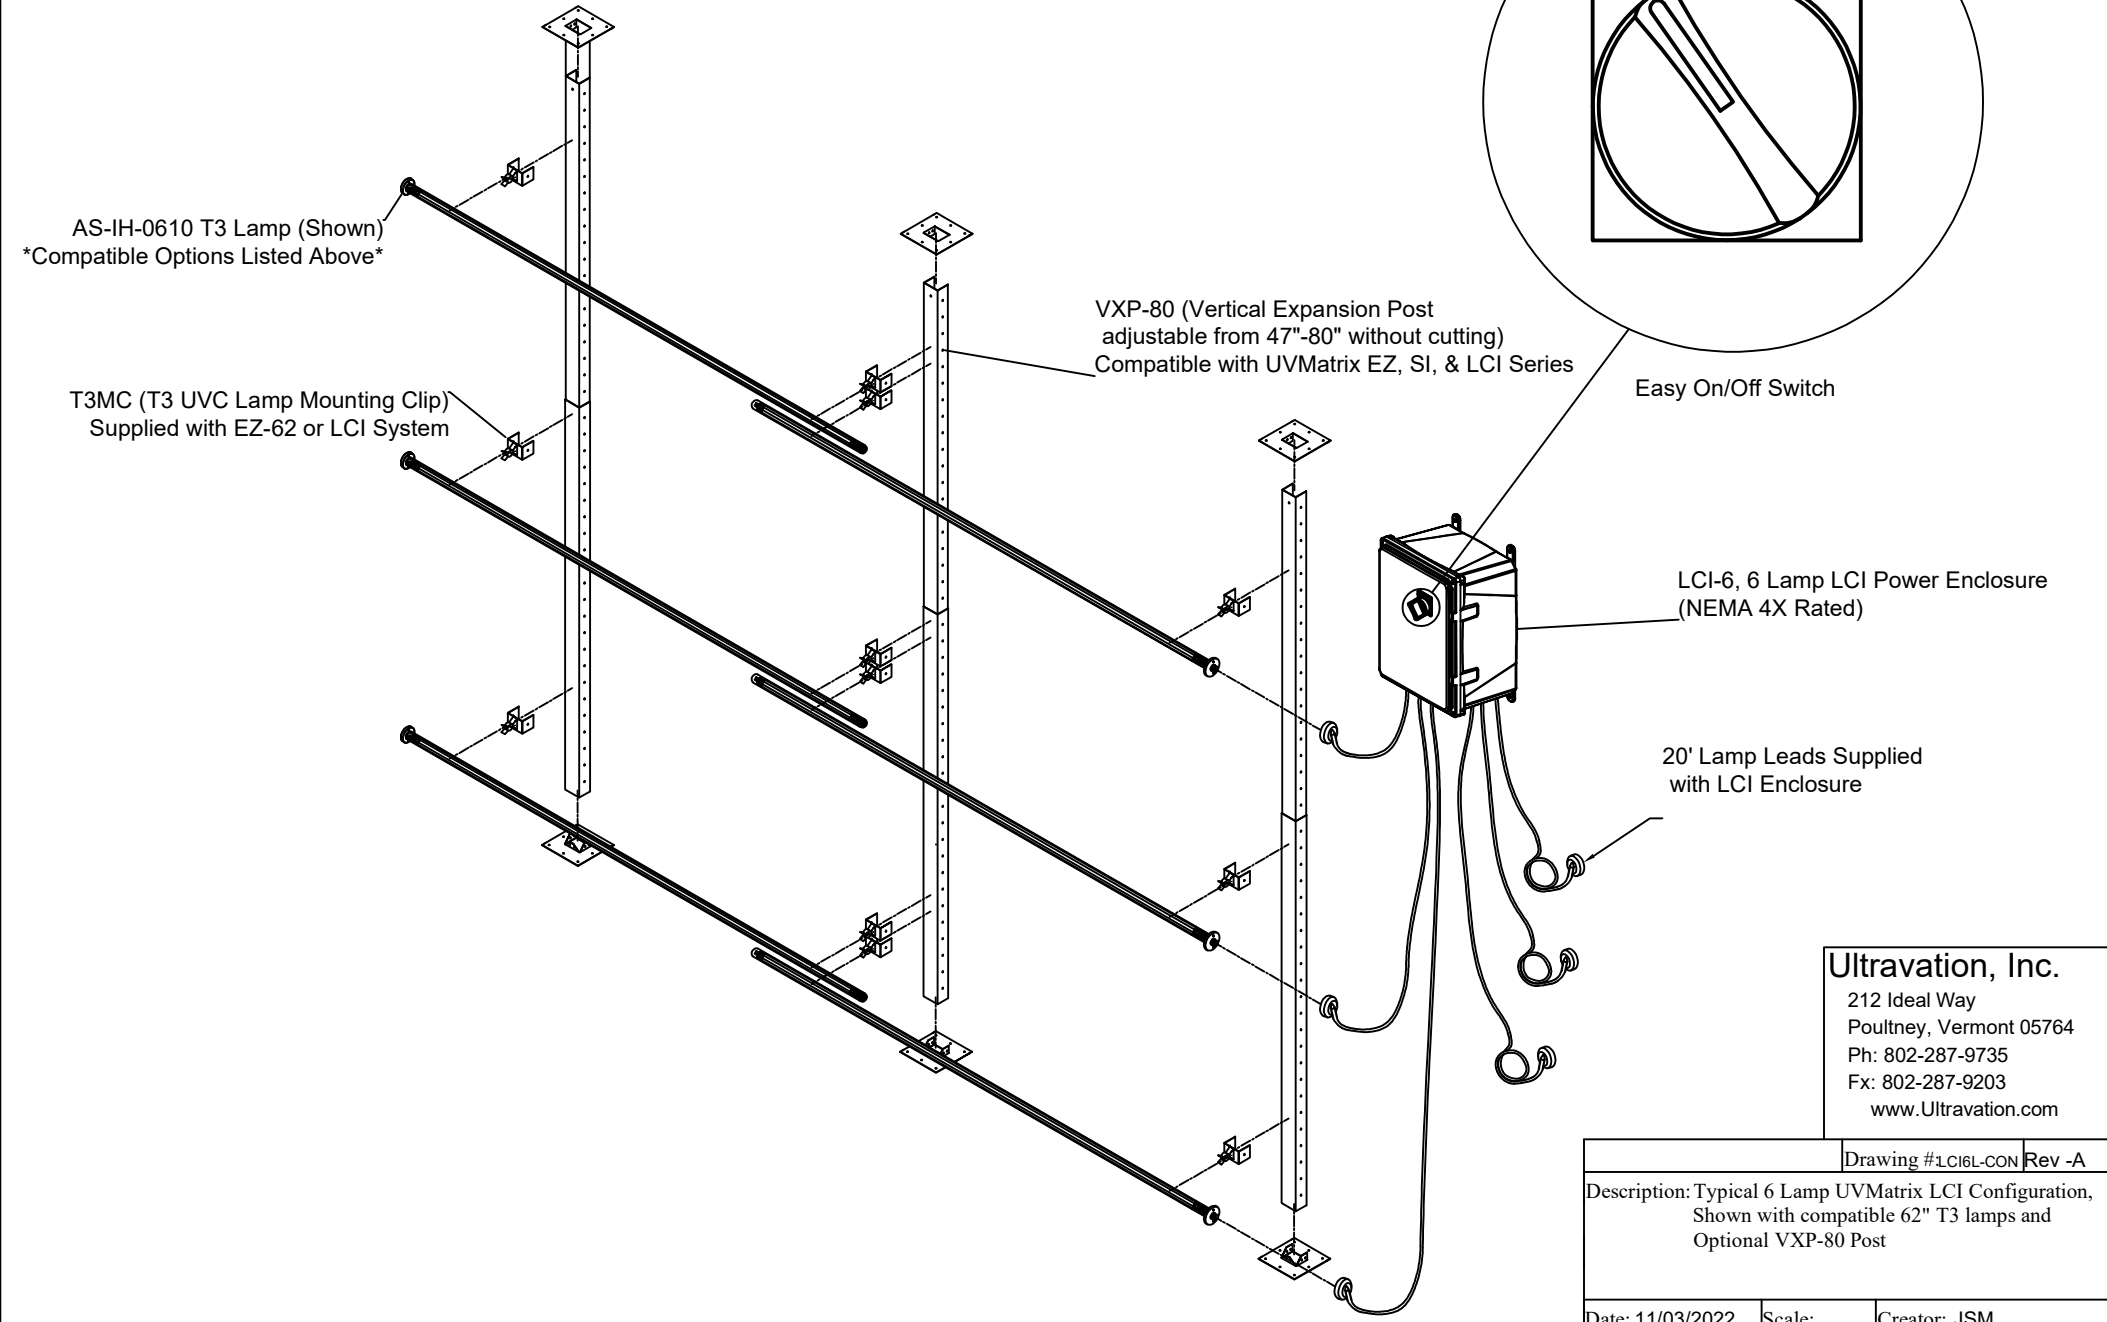

Models & Specifications

Model Number	Description	Includes	
UVMatrix LCI-6	Light Commercial Irradiation Kit, NEMA 4X enclosure and 20' lamp leads for internal or external mounting of electronics	Power Enclosure, Lamp Leads, & Lamp Mounting Brackets/Clips	
UVMatrix LCI-6-M	Light Commercial Irradiation Kit, Lamp Status, Building Integration Terminals within NEMA 4X enclosure and 20' lamp leads for internal or external mounting of electronics	Power Enclosure with LED Status Indicator & Dry contacts, Lamp Leads, & Lamp Mounting Brackets/Clips	
	Compatible Lamp Options		
	Lamp Part Number	Lamp Length (X)	Power Consumption
	AS-IH-0611	33" T3 Lamp	.35 amps @ 120V
	AS-IH-0612	48" T3 Lamp	.49 amps @ 120V
	AS-IH-0610	62" T3 Lamp	.625 amps @ 120V

Ultravation, Inc.
 212 Ideal Way
 Poultney, Vermont 05764
 Ph: 802-287-9735
 Fx: 802-287-9203
 www.Ultravation.com

Drawing #LCI6L-CON		Rev -A
Description: Typical 6 Lamp UVMatrix LCI Configuration, Shown with compatible 62" T3 lamps and Optional VXP-80 Post		
Date: 11/03/2022	Scale:	Creator: JSM