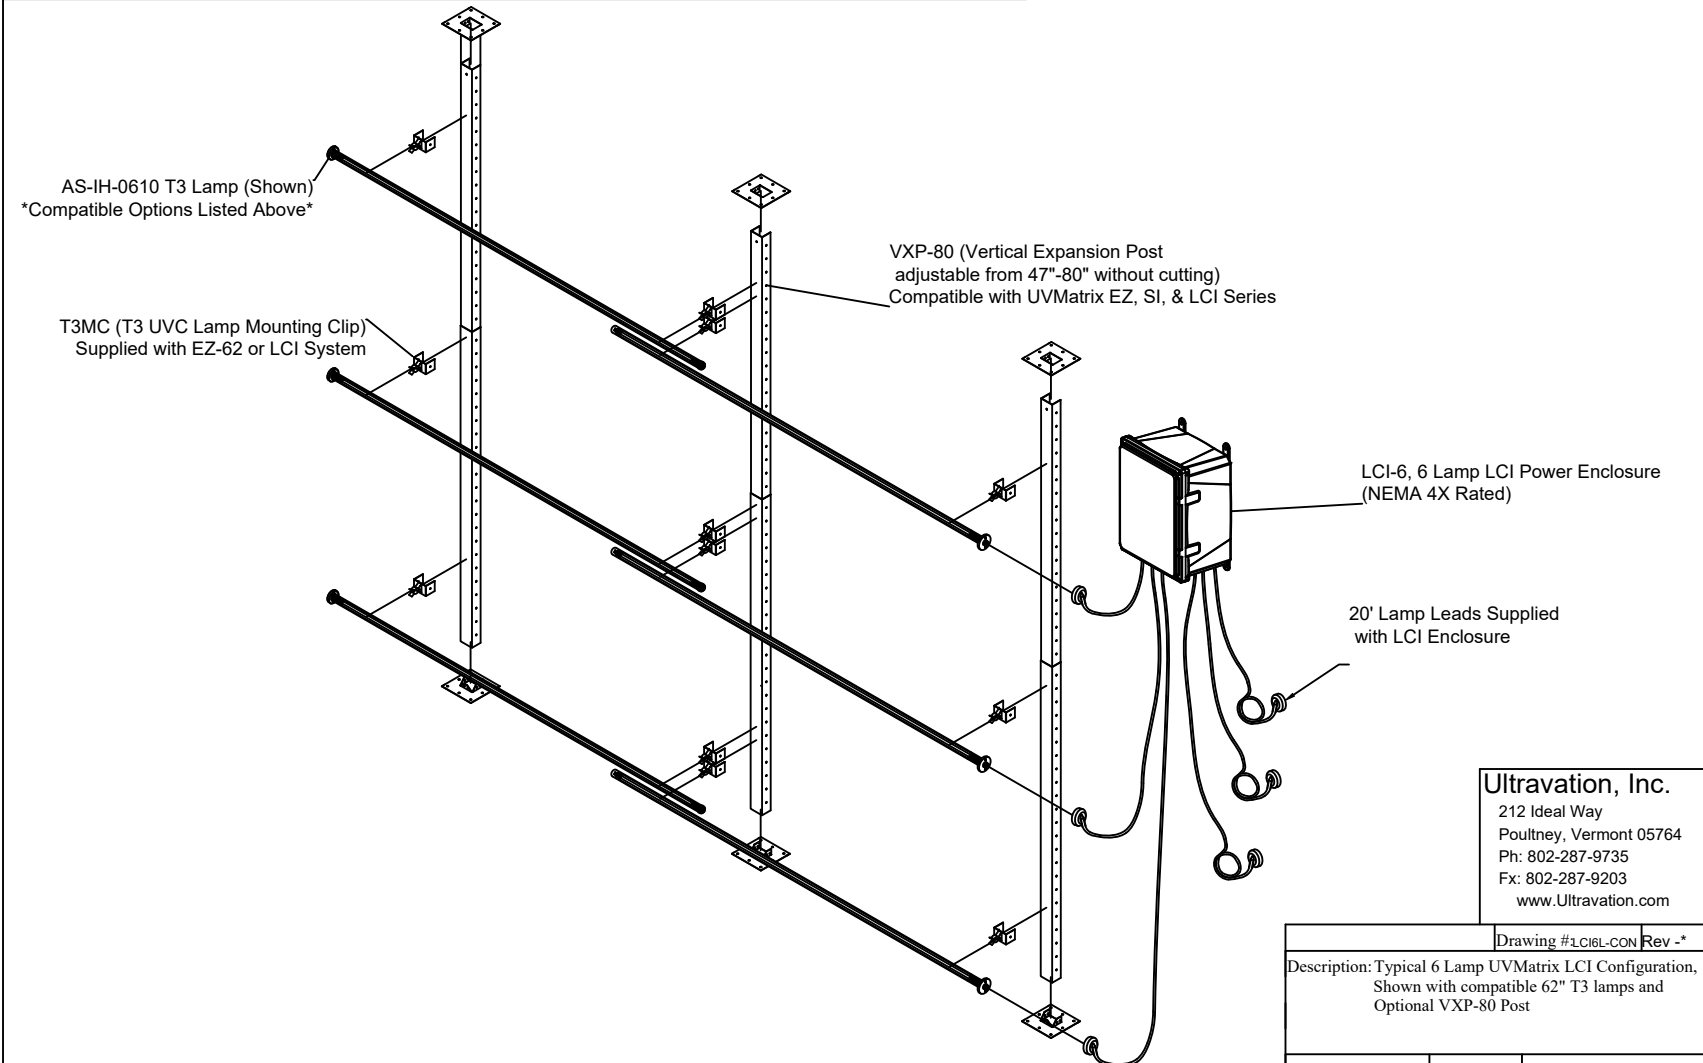

# Models & Specifications

Model Number	Description	Includes	
UVMatrix LCI-6	Light Commercial Irradiation Kit, NEMA 4X enclosure and 20' lamp leads for internal or external mounting of electronics	Power Enclosure, Lamp Leads, & Lamp Mounting Brackets/Clips	
UVMatrix LCI-6-BIC	Light Commercial Irradiation Kit, Lamp Status, Building Integration Terminals within NEMA 4X enclosure and 20' lamp leads for internal or external mounting of electronics	Power Enclosure with LED Status Indicator & Dry contacts, Lamp Leads, & Lamp Mounting Brackets/Clips	
Compatible Lamp Options			
	Lamp Part Number	Lamp Length (X)	Power Consumption
	AS-IH-0611	33" T3 Lamp	.35 amps @ 120V
	AS-IH-0612	48" T3 Lamp	.49 amps @ 120V
	AS-IH-0610	62" T3 Lamp	.625 amps @ 120V

**Ultravation, Inc.**  
 212 Ideal Way  
 Poultney, Vermont 05764  
 Ph: 802-287-9735  
 Fx: 802-287-9203  
 www.Ultravation.com

Drawing # LCI6L-CON		Rev -*
Description: Typical 6 Lamp UVMatrix LCI Configuration, Shown with compatible 62" T3 lamps and Optional VXP-80 Post		
Date: 7/19/20	Scale:	Creator: JSM