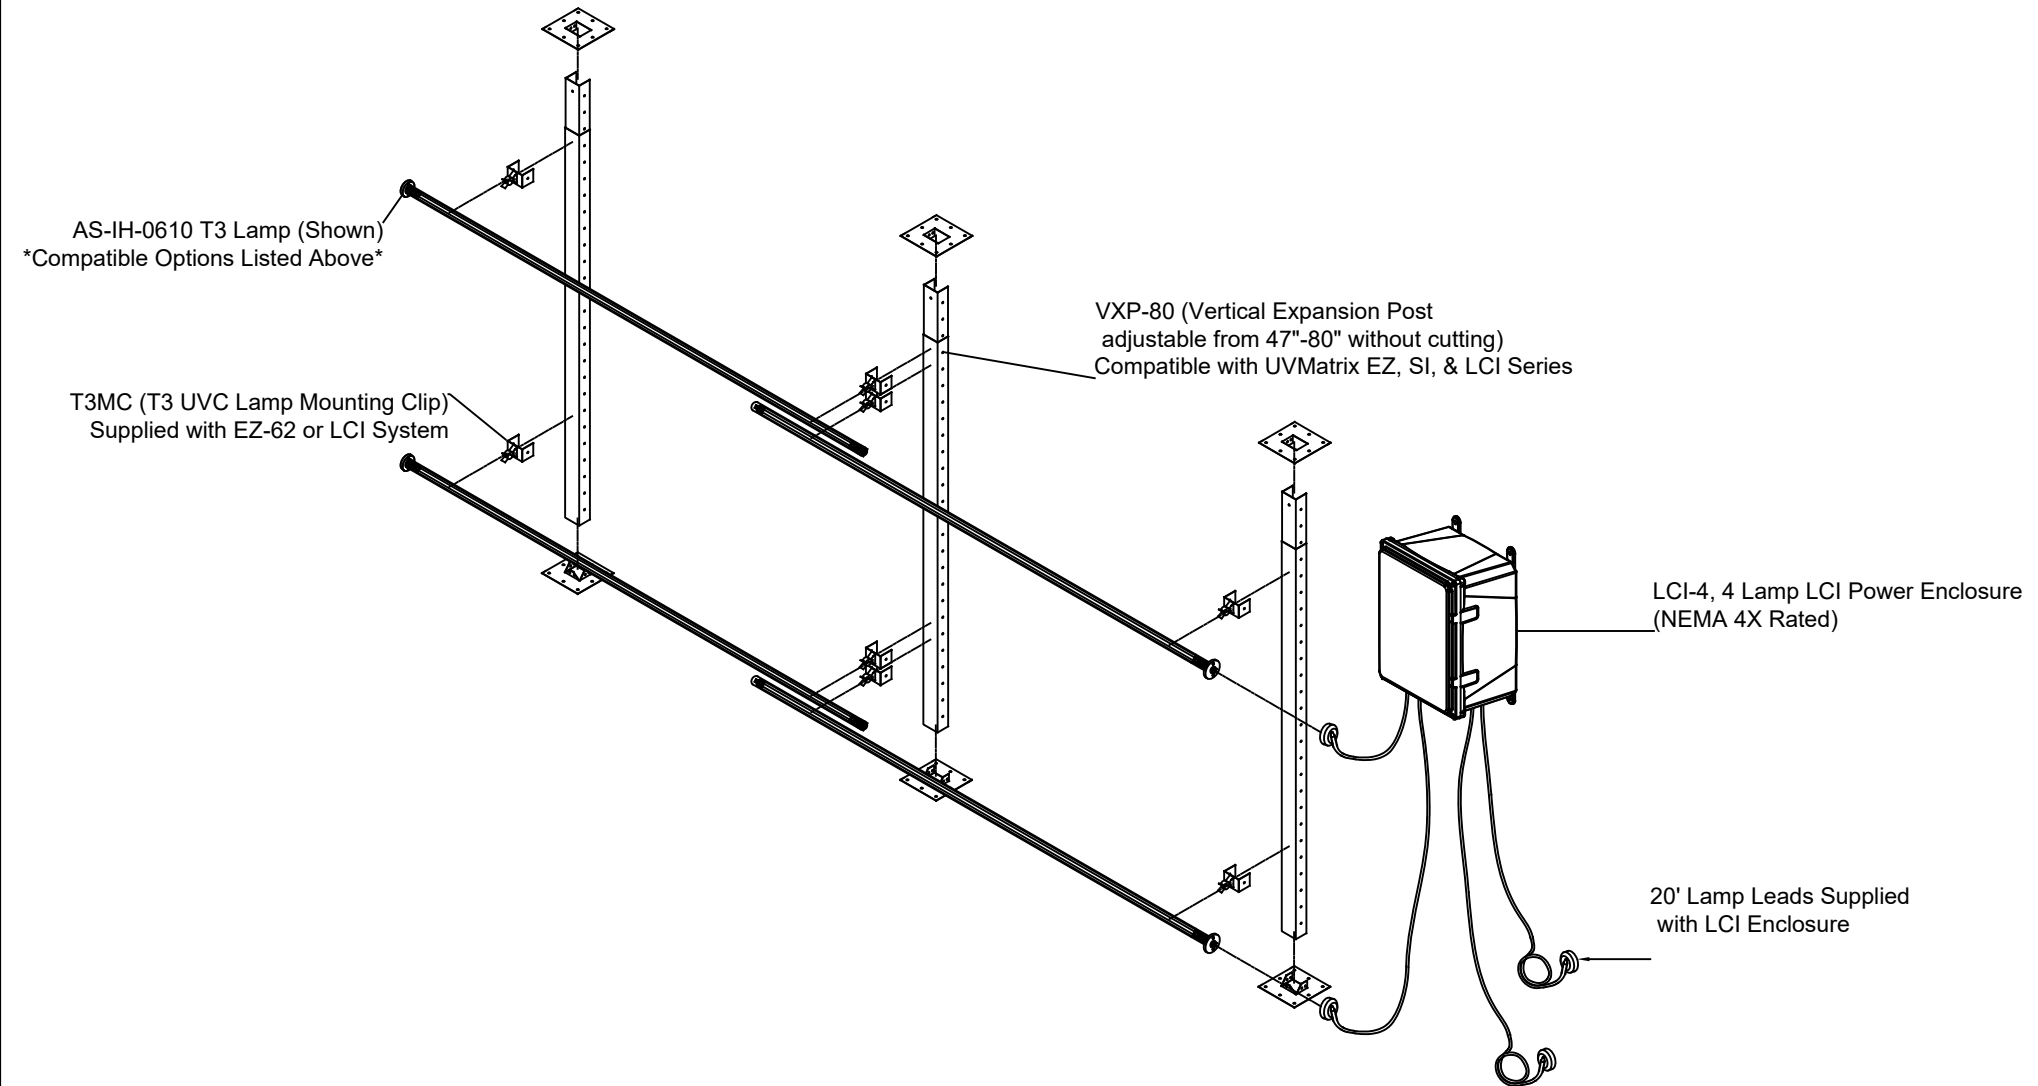

# Models & Specifications

Model Number	Description	Includes
UVMatrix LCI-4	Light Commercial Irradiation Kit, NEMA 4X enclosure and 20' lamp leads for internal or external mounting of electronics	Power Enclosure, Lamp Leads, & Lamp Mounting Brackets/Clips
UVMatrix LCI-4-M	Light Commercial Irradiation Kit, Lamp Status, Building Integration Terminals within NEMA 4X enclosure and 20' lamp leads for internal or external mounting of electronics	Power Enclosure with LED Status Indicator & Dry contacts, Lamp Leads, & Lamp Mounting Brackets/Clips
	Compatible Lamp Options	
	Lamp Part Number	Lamp Length (X)
	AS-IH-0611	33" T3 Lamp
	AS-IH-0612	48" T3 Lamp
	AS-IH-0610	62" T3 Lamp
		Power Consumption
		.35 amps @ 120V
		.49 amps @ 120V
		.625 amps @ 120V

## Ultravation, Inc.

212 Ideal Way  
 Poultney, Vermont 05764  
 Ph: 802-287-9735  
 Fx: 802-287-9203  
 www.Ultravation.com

Drawing #LCI4L-CON Rev -\*

Description: Typical 4 Lamp UVMatrix LCI Configuration,  
 Shown with compatible 62" T3 lamps and  
 Optional VXP-80 Post

Date: 7/19/20

Scale:

Creator: JSM